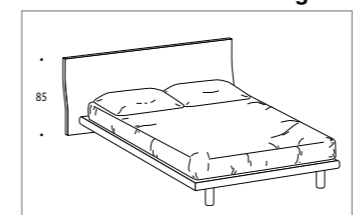

Ring "K/P" (slats included)

DIMENSIONS

cm. 160x223 for mattress cm 140x200
 cm. 180x223 for mattress cm 160x200
 cm. 218x223 for mattress cm 200x200
 cm. 170x223 for mattress cm 150x200
 cm. 198x223 for mattress cm 180x200

Ring "A"

Ring "D"

Ring "D/B" (slats included)

Ring "D/P" (slats included)

DIMENSIONS

cm. 156x212 for mattress cm. 140x200
 cm. 176x212 for mattress cm. 160x200
 cm. 166x212 for mattress cm. 150x200
 cm. 194x212 for mattress cm. 180x200
 cm. 214x212 for mattress cm. 200x200

MOD. **Carezza**

Carezza bed in white ash, open pore (ring A)

FINISHES

WOOD FINISHES

RING TYPES

Ring "A"

DIMENSIONS

cm. 156x212 for mattress cm. 140x200
 cm. 176x212 for mattress cm. 160x200
 cm. 166x212 for mattress cm. 150x200
 cm. 194x212 for mattress cm. 180x200