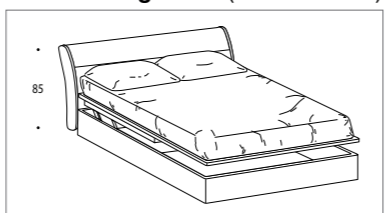

WOODEN BEDS

MOD. **Basic**

Basic bed in white ash, open pore (ring A)

FINISHES

WOOD FINISHES

RING TYPES

Ring "A"

Ring "K/B" (slats included)

Ring "K/P" (slats included)

DIMENSIONS

cm. 160x223 for mattress cm 140x200
 cm. 180x223 for mattress cm 160x200
 cm. 218x223 for mattress cm 200x200
 cm. 170x223 for mattress cm 150x200
 cm. 198x223 for mattress cm 180x200

Ring "A"

Ring "D"

Ring "D/B" (slats included)

Ring "D/P" (slats included)

DIMENSIONS

cm. 156x212 for mattress cm. 140x200
 cm. 176x212 for mattress cm. 160x200
 cm. 166x212 for mattress cm. 150x200
 cm. 194x212 for mattress cm. 180x200
 cm. 214x212 for mattress cm. 200x200