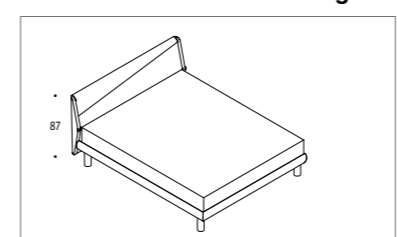

RING TYPES

Ring "A"