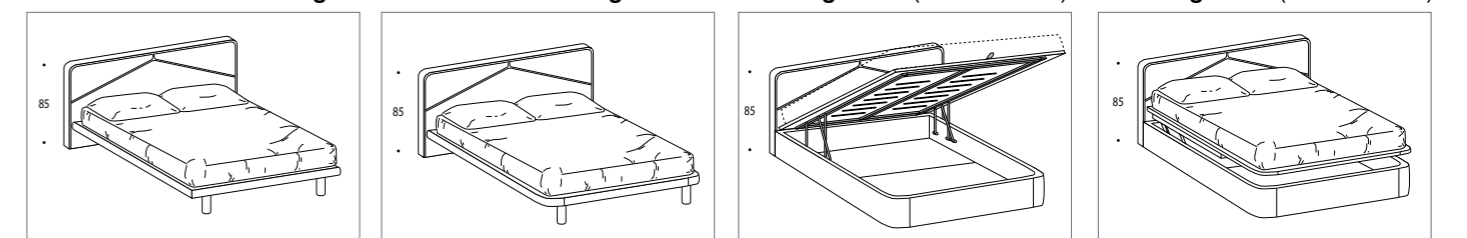

MOD. Orion

Orion bed in white ash, open pore (ring A)

FINISHES

WOOD FINISHES

RING TYPES

DIMENSIONS

cm. 173x224 for mattress cm. 140x200
cm. 193x224 for mattress cm. 160x200
cm. 183x224 for mattress cm. 150x200
cm. 193x224 for mattress cm. 180x200

WOODEN BEDS

MOD. Ray

Ray bed with lights in white ash, open pore (ring A)

FINISHES

WOOD FINISHES

RING TYPES

DIMENSIONS

cm. 158x216 for mattress cm. 140x200
cm. 178x216 for mattress cm. 160x200
cm. 168x216 for mattress cm. 150x200
cm. 196x216 for mattress cm. 180x200

MOD. Trendy

Trendy bed with lights in walnut (ring A)

FINISHES

WOOD FINISHES

MAT LACQUERS
BRUSHED GLOSS LACQUERS

RING TYPES

DIMENSIONS

cm. 164x226 for mattress cm. 140x200
cm. 184x226 for mattress cm. 160x200
cm. 174x226 for mattress cm. 150x200
cm. 202x226 for mattress cm. 180x200
cm. 222x226 for mattress cm. 200x200