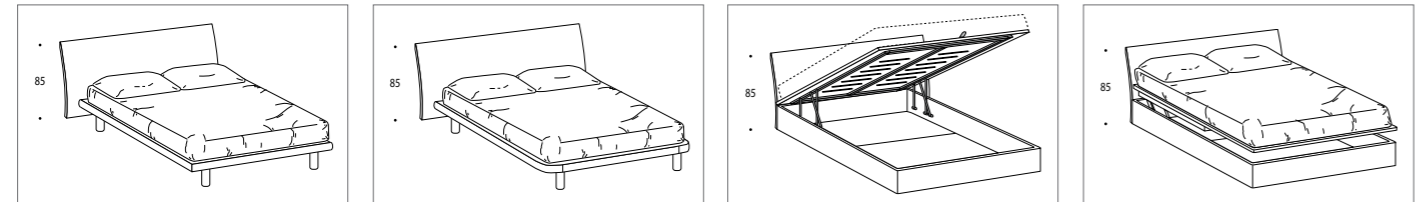

DIMENSIONS

cm. 152x220 for mattress cm. 140x200
 cm. 172x220 for mattress cm. 160x200
 cm. 162x220 for mattress cm. 150x200
 cm. 190x220 for mattress cm. 180x200

WOODEN BEDS

MOD. Karisma

Karisma bed in white ash, open pore (ring D)

FINISHES

WOOD FINISHES

MAT LACQUERS
BRUSHED GLOSS LACQUERS

RING TYPES

DIMENSIONS

cm. 154x215 for mattress cm. 140x200
cm. 174x215 for mattress cm. 160x200
cm. 164x215 for mattress cm. 150x200
cm. 192x215 for mattress cm. 180x200

MOD. Orion

Orion bed in white ash, open pore (ring A)

FINISHES

WOOD FINISHES

RING TYPES

DIMENSIONS

cm. 173x224 for mattress cm. 140x200
cm. 193x224 for mattress cm. 160x200
cm. 183x224 for mattress cm. 150x200
cm. 193x224 for mattress cm. 180x200