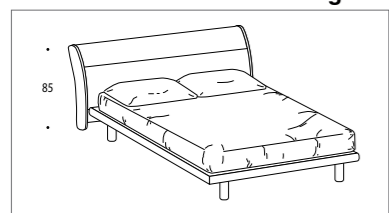

WOODEN BEDS

MOD. **Basic**

Basic bed in white ash, open pore (ring A)

FINISHES

WOOD FINISHES

RING TYPES

Ring "A"

Ring "K/B" (slats included)

Ring "K/P" (slats included)

DIMENSIONS

cm. 160x223 for mattress cm 140x200
 cm. 180x223 for mattress cm 160x200
 cm. 218x223 for mattress cm 200x200
 cm. 170x223 for mattress cm 150x200
 cm. 198x223 for mattress cm 180x200

Ring "A"

Ring "D"

Ring "D/B" (slats included)

Ring "D/P" (slats included)

DIMENSIONS

cm. 156x212 for mattress cm. 140x200
 cm. 176x212 for mattress cm. 160x200
 cm. 166x212 for mattress cm. 150x200
 cm. 194x212 for mattress cm. 180x200
 cm. 214x212 for mattress cm. 200x200

MOD. **Carezza**

Carezza bed in white ash, open pore (ring A)

FINISHES

WOOD FINISHES

RING TYPES

Ring "A"

DIMENSIONS

cm. 156x212 for mattress cm. 140x200
 cm. 176x212 for mattress cm. 160x200
 cm. 166x212 for mattress cm. 150x200
 cm. 194x212 for mattress cm. 180x200