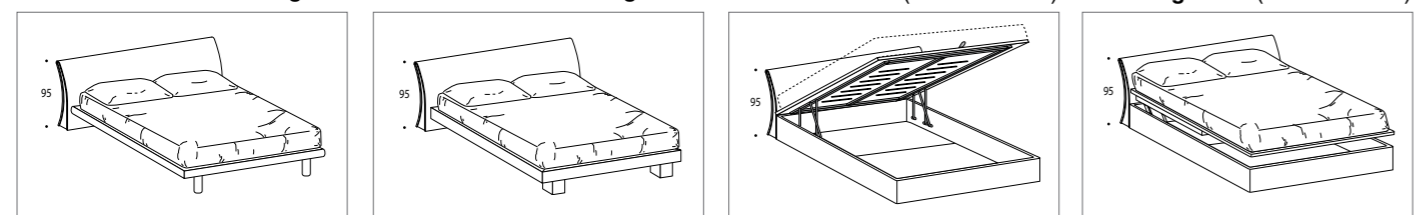

MOD. Orion

Orion bed in white ash, open pore (ring A)

FINISHES

WOOD FINISHES

RING TYPES

DIMENSIONS

cm. 173x224 for mattress cm. 140x200
cm. 193x224 for mattress cm. 160x200
cm. 183x224 for mattress cm. 150x200
cm. 193x224 for mattress cm. 180x200

WOODEN BEDS

MOD. Ray

Ray bed with lights in white ash, open pore (ring A)

FINISHES

WOOD FINISHES

RING TYPES

DIMENSIONS

cm. 158x216 for mattress cm. 140x200
cm. 178x216 for mattress cm. 160x200
cm. 168x216 for mattress cm. 150x200
cm. 196x216 for mattress cm. 180x200