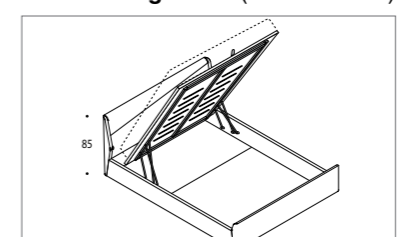

Ring "G/B" (slats included)