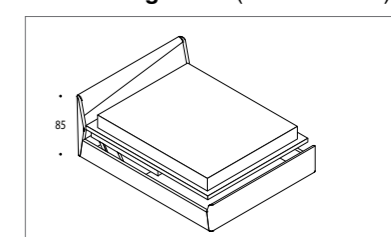

MOD. **Carezza**

Carezza bed in white ash, open pore (ring A)

FINISHES

WOOD FINISHES

RING TYPES

Ring "A"

DIMENSIONS

cm. 156x212 for mattress cm. 140x200
 cm. 176x212 for mattress cm. 160x200
 cm. 166x212 for mattress cm. 150x200
 cm. 194x212 for mattress cm. 180x200

DIMENSIONS

cm. 152x220 for mattress cm. 140x200
 cm. 172x220 for mattress cm. 160x200
 cm. 162x220 for mattress cm. 150x200
 cm. 190x220 for mattress cm. 180x200

WOODEN BEDS

MOD. Karisma

Karisma bed in white ash, open pore (ring D)