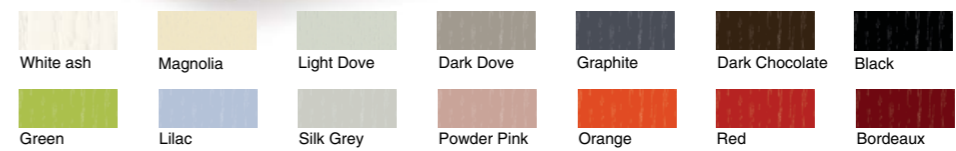

WOODEN BEDS

MOD. **Evita**

Evita bed in white ash, open pore (ring D/B)

FINISHES

WOOD FINISHES

MAT LACQUERS

BRUSHED GLOSS LACQUERS

RING TYPES

WOODEN BEDS

MOD. Ray

Ray bed with lights in white ash, open pore (ring A)

FINISHES

WOOD FINISHES

RING TYPES

DIMENSIONS

cm. 158x216 for mattress cm. 140x200
cm. 178x216 for mattress cm. 160x200
cm. 168x216 for mattress cm. 150x200
cm. 196x216 for mattress cm. 180x200