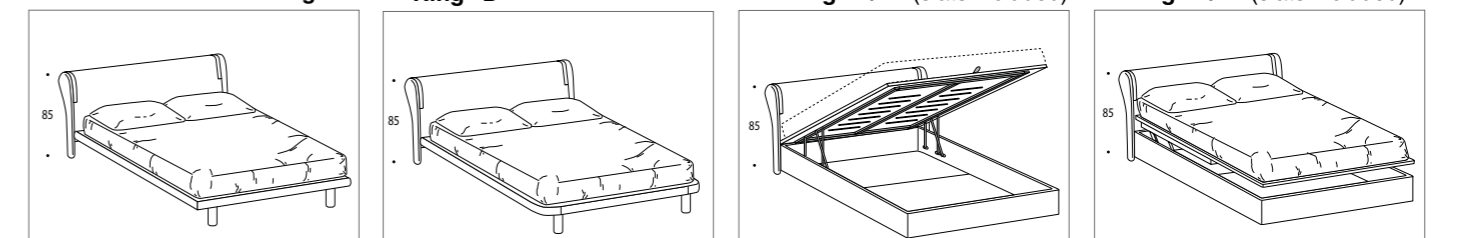

MOD. Orion

Orion bed in white ash, open pore (ring A)

FINISHES

WOOD FINISHES

RING TYPES

DIMENSIONS

cm. 173x224 for mattress cm. 140x200
cm. 193x224 for mattress cm. 160x200
cm. 183x224 for mattress cm. 150x200
cm. 193x224 for mattress cm. 180x200

WOODEN BEDS

MOD. Ray

Ray bed with lights in white ash, open pore (ring A)

FINISHES

WOOD FINISHES

RING TYPES

DIMENSIONS

cm. 158x216 for mattress cm. 140x200
cm. 178x216 for mattress cm. 160x200
cm. 168x216 for mattress cm. 150x200
cm. 196x216 for mattress cm. 180x200

MOD. Trendy

Trendy bed with lights in walnut (ring A)

FINISHES

WOOD FINISHES

MAT LACQUERS
BRUSHED GLOSS LACQUERS

RING TYPES

DIMENSIONS

cm. 164x226 for mattress cm. 140x200
cm. 184x226 for mattress cm. 160x200
cm. 174x226 for mattress cm. 150x200
cm. 202x226 for mattress cm. 180x200
cm. 222x226 for mattress cm. 200x200