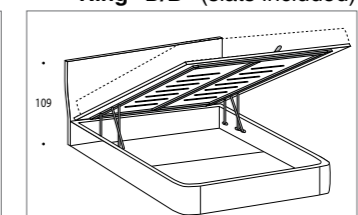

Ring "K/P" (slats included)

DIMENSIONS

cm. 160x223 for mattress cm 140x200
 cm. 180x223 for mattress cm 160x200
 cm. 218x223 for mattress cm 200x200
 cm. 170x223 for mattress cm 150x200
 cm. 198x223 for mattress cm 180x200

Ring "A"

Ring "D"

Ring "D/B" (slats included)

Ring "D/P" (slats included)

DIMENSIONS

cm. 156x212 for mattress cm. 140x200
 cm. 176x212 for mattress cm. 160x200
 cm. 166x212 for mattress cm. 150x200
 cm. 194x212 for mattress cm. 180x200
 cm. 214x212 for mattress cm. 200x200

MOD. **Carezza**

Carezza bed in white ash, open pore (ring A)

FINISHES

WOOD FINISHES

RING TYPES

Ring "A"

DIMENSIONS

cm. 156x212 for mattress cm. 140x200
 cm. 176x212 for mattress cm. 160x200
 cm. 166x212 for mattress cm. 150x200
 cm. 194x212 for mattress cm. 180x200